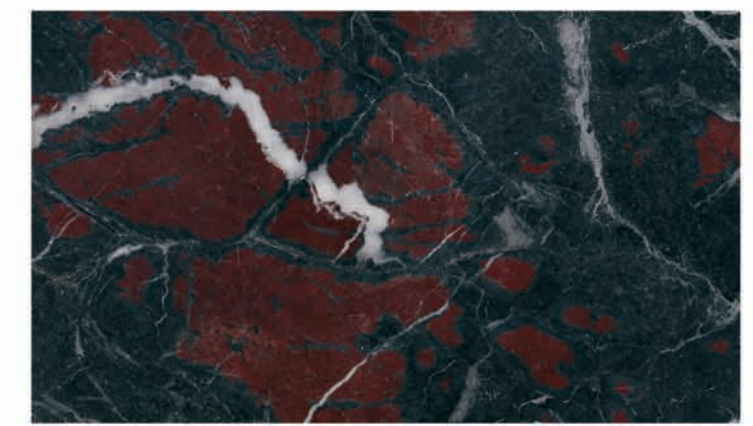

Temptation Colour Series

p - 24

TRUE COLOURS OF NATURE

Golden Portoro

Silver Portoro

Spanish Portoro

Cosmic Black

Nero Fossil